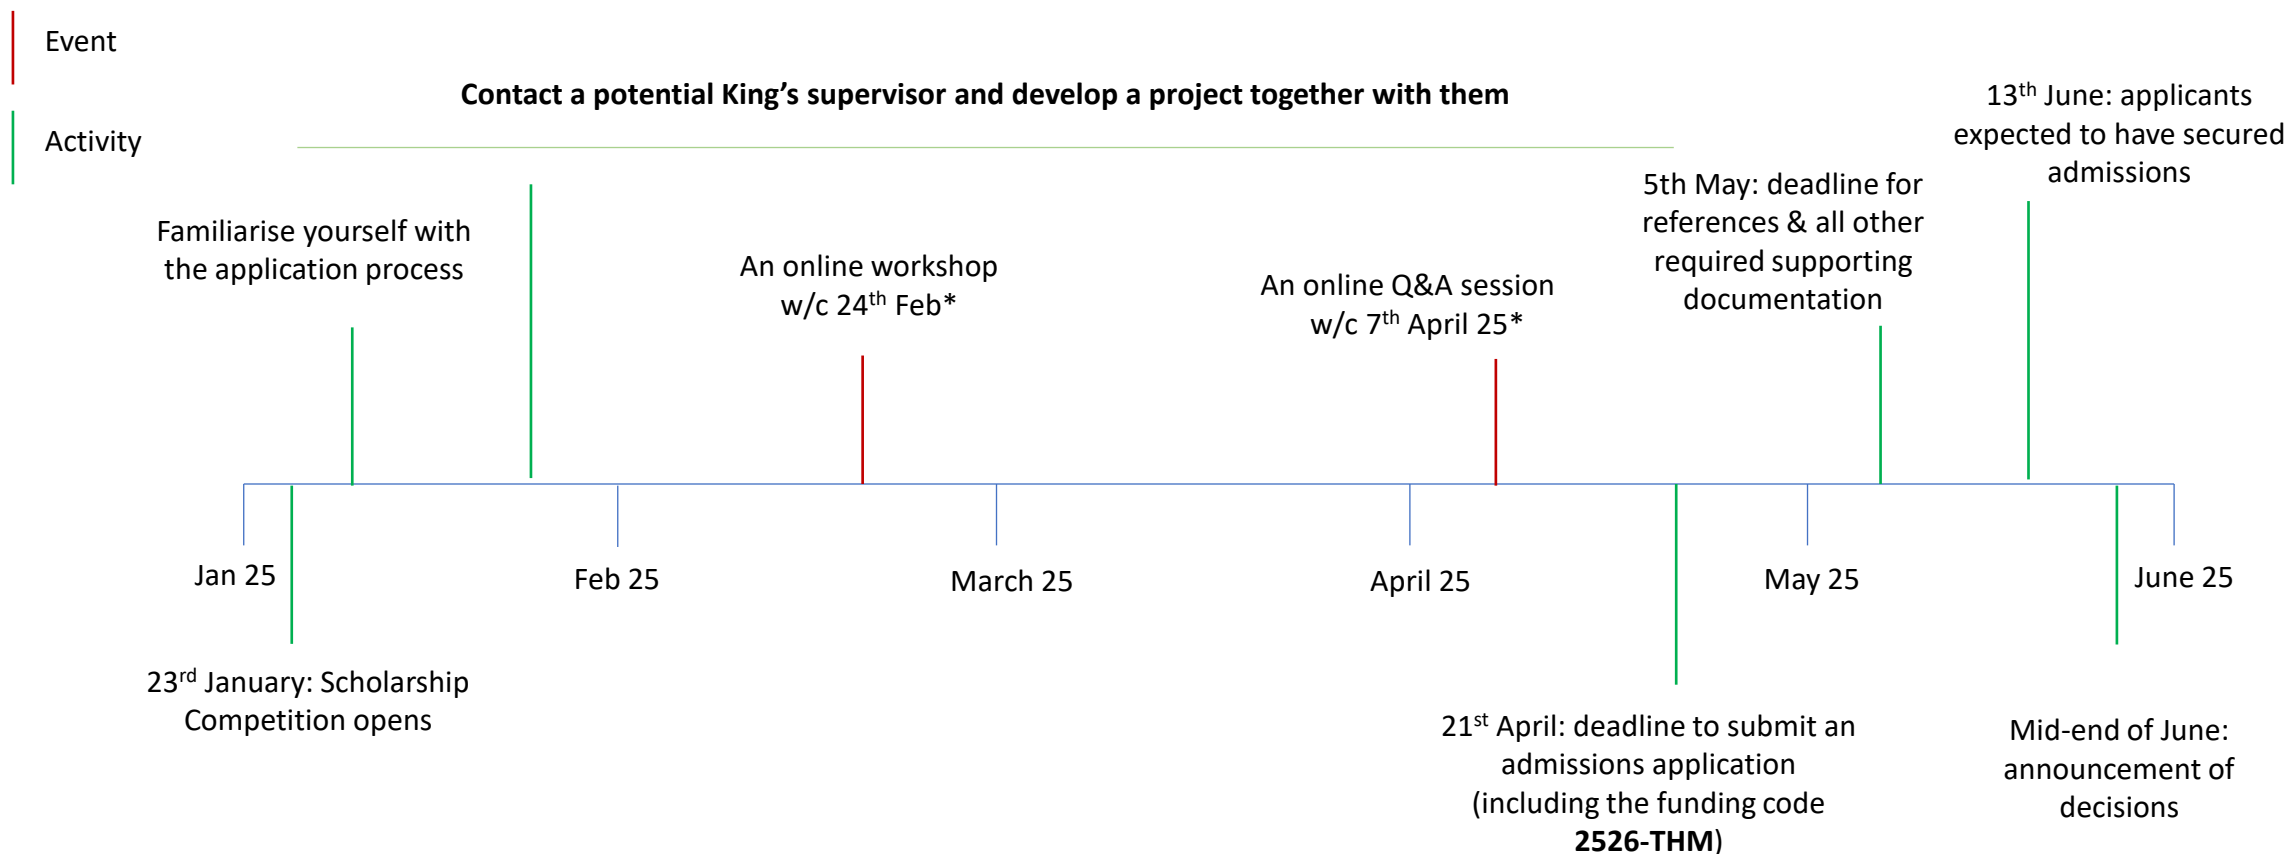

Timeline for Harold Moody PGR Studentships 2025/26

*Please contact the King's Doctoral College via doctoralstudies@kcl.ac.uk, if you wish to attend the online workshop and / or the online Q & A session.