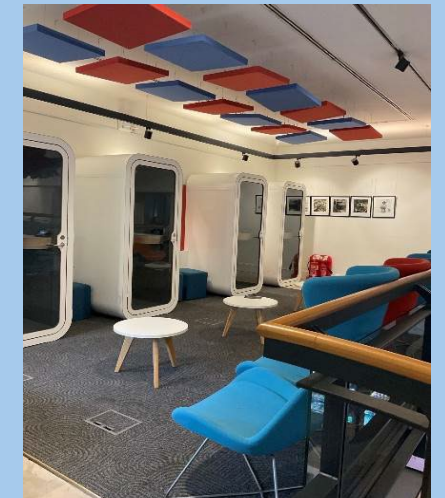

Extra study spaces

Strand Building – Ground Floor

Room S0.03
(Capacity 30)

Room S0.12
(Capacity 50)

Room S0.13
(Capacity 55)

King's Building – Ground Floor

Room K0.18
(Capacity 43)

Informal learning spaces

Room K0.30
(Capacity 43)

Room K0.58/60
(Capacity 40)

Extra Study Spaces and Informal Learning Spaces highlighted in **RED**

GROUND FLOOR

Strand Building

King's Building

Informal learning spaces

King's Building – Second Floor

Room K2.20
(Capacity 50)

Somerset Rooms
Room K2.22
(Capacity 60)

Upper Floor
In Chapters
Restaurant
(Capacity 60)

Extra Study Spaces and Informal Learning Spaces highlighted in **RED**

SECOND FLOOR

King's Building