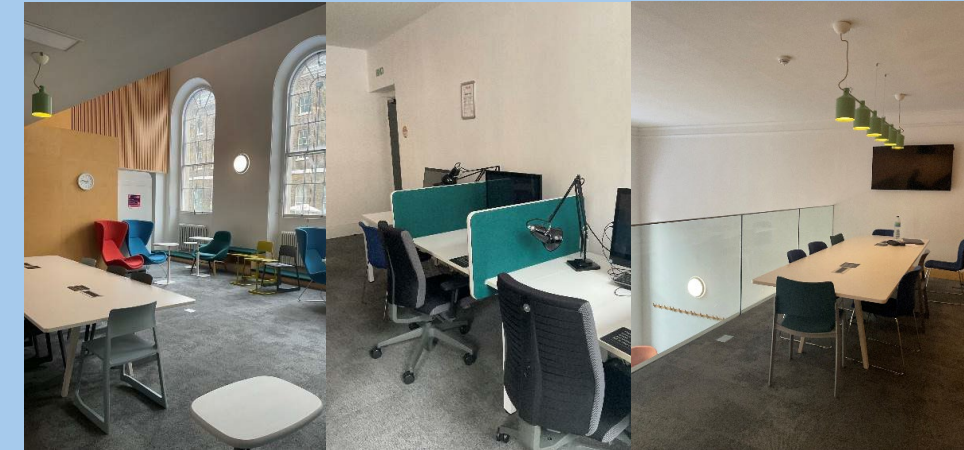

Extra study spaces

Strand Building – Ground Floor

Room S0.03
(Capacity 30)

Room S0.12
(Capacity 50)

Room S0.13
(Capacity 55)

King's Building – Ground Floor

Room K0.18
(Capacity 43)

Informal learning spaces

Room K0.30
(Capacity 43)

Room K0.58/60
(Capacity 40)

Extra Study Spaces and Informal Learning Spaces highlighted in **RED**

GROUND FLOOR

Strand Building

King's Building

Informal learning spaces

King's Building – Second Floor

Room K2.20
(Capacity 50)

Somerset Rooms
Room K2.22
(Capacity 60)

Upper Floor
In Chapters
Restaurant
(Capacity 60)

Extra Study Spaces and Informal Learning Spaces highlighted in **RED**

SECOND FLOOR

King's Building