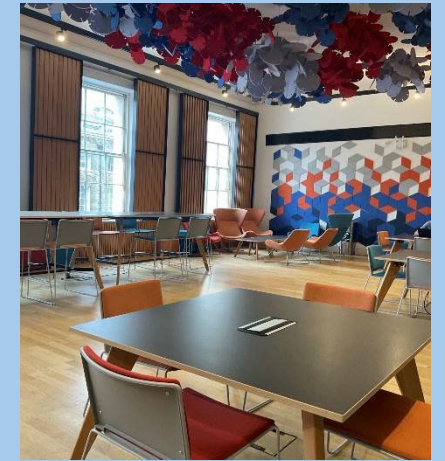

Room K0.30
(Capacity 43)

Room K0.58/60
(Capacity 40)

Extra Study Spaces and Informal Learning Spaces highlighted in **RED**

GROUND FLOOR

Strand Building

King's Building

Informal learning spaces

King's Building – Second Floor

Room K2.20
(Capacity 50)

Somerset Rooms
Room K2.22
(Capacity 60)

Upper Floor
In Chapters
Restaurant
(Capacity 60)

Extra Study Spaces and Informal Learning Spaces highlighted in **RED**

SECOND FLOOR

King's Building