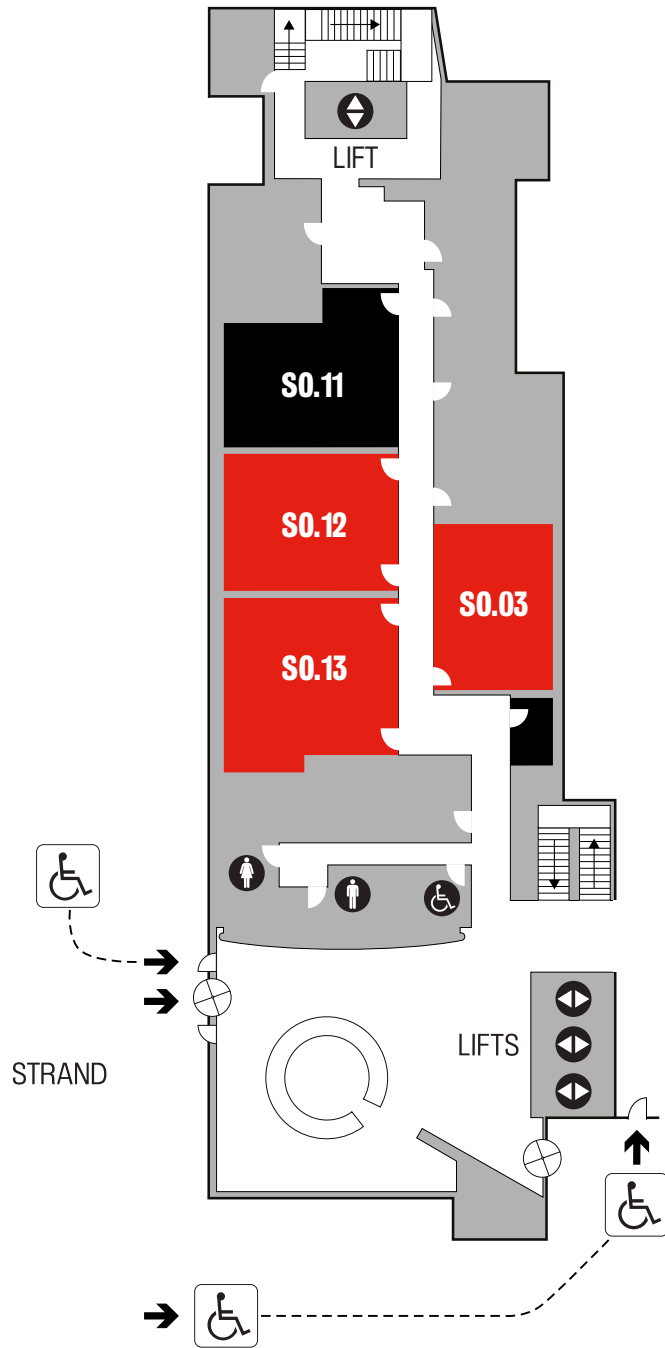

Extra study spaces

Strand Building – Ground Floor

Room S0.03
(Capacity 30)

Room S0.12
(Capacity 50)

Room S0.13
(Capacity 55)

King's Building – Ground Floor

Room K0.18
(Capacity 43)

Informal learning spaces

Room K0.30
(Capacity 43)

Room K0.58/60
(Capacity 40)

Extra Study Spaces and Informal Learning Spaces highlighted in **RED**

GROUND FLOOR

Strand Building

King's Building

Informal learning spaces

King's Building – Second Floor

Room K2.20
(Capacity 50)

Somerset Rooms
Room K2.22
(Capacity 60)

Upper Floor
In Chapters
Restaurant
(Capacity 60)

Extra Study Spaces and Informal Learning Spaces highlighted in **RED**

SECOND FLOOR

King's Building